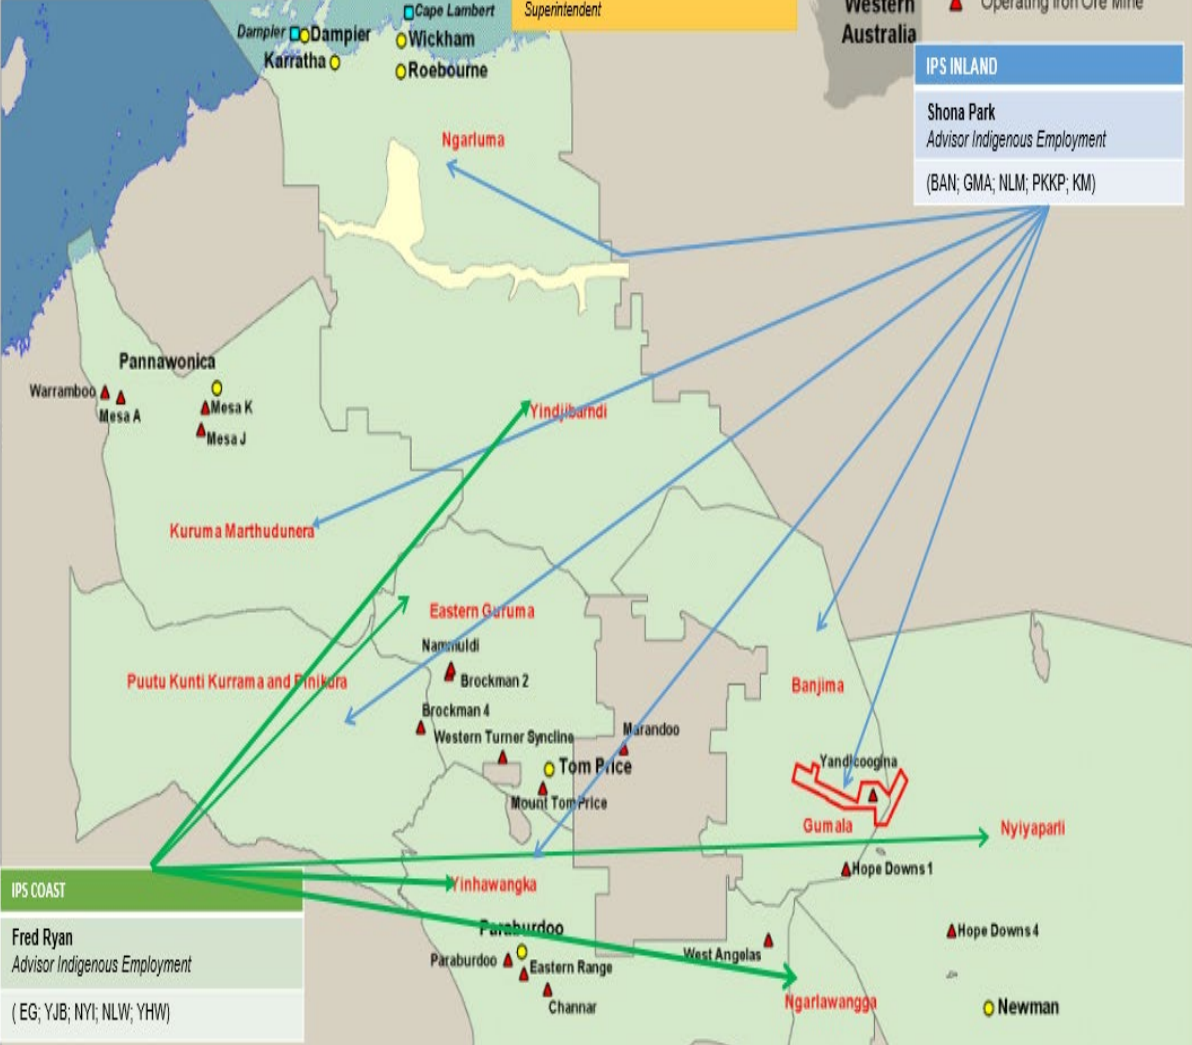

Indigenous Employment
 Individual Programme Support (IPS)
 Accountability Portfolio @ 23/05/19
 May 2019

MANAGER – Rheannan Bourke (Acting)

INDIGENOUS EMPLOYMENT COAST

Jillian Harris
 Superintendent

- Agreements with RTIO
- Shared Country Overlap Area
- ▲ Operating Iron Ore Mine

Western
 Australia

IPS INLAND

Shona Park
 Advisor Indigenous Employment
 (BAN; GMA; NLM; PKKP; KM)

IPS COAST

Fred Ryan
 Advisor Indigenous Employment
 (EG; YJB; NYI; NLW; YHW)